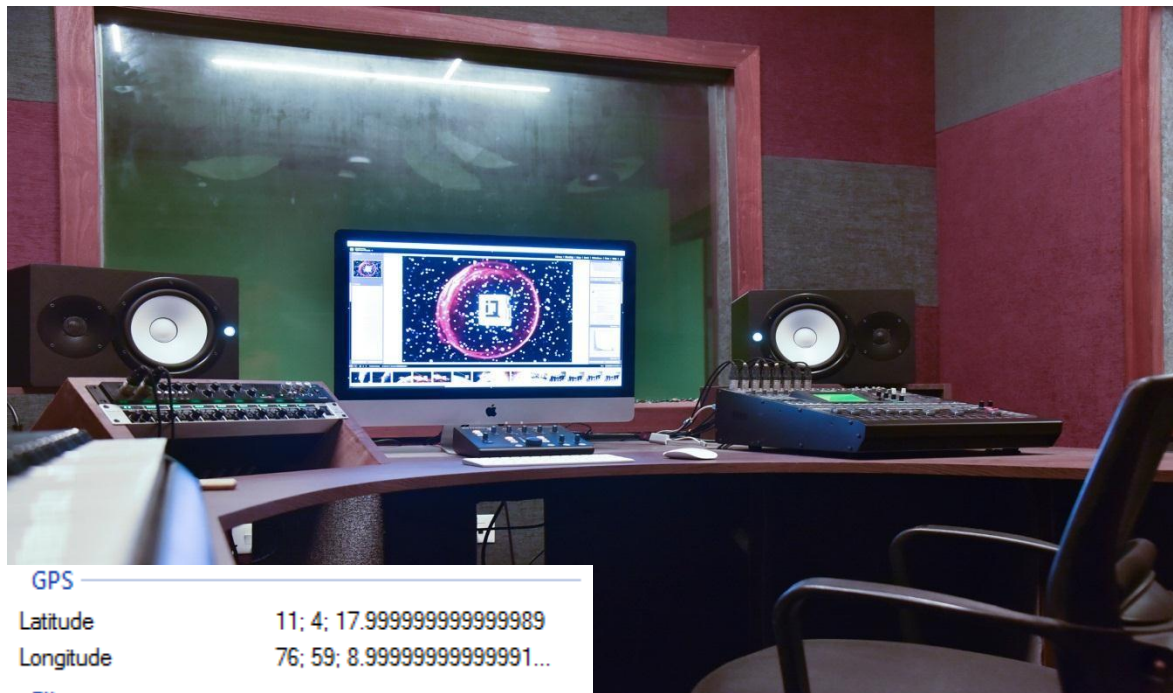

Lecture Capturing system1

KUMARAGURU

college of technology
character is life

4.3.4 Facilities for E-content Development- Geotagged photos

1. Geotagged photos of Media center	
Audio system	https://naac.kct.ac.in/4/ssr/4_3_4/Audio_system.jpg
Lecture Capturing system1	https://naac.kct.ac.in/4/ssr/4_3_4/Lecture_Capturing_system1.jpg
Lecture capturing system2	https://naac.kct.ac.in/4/ssr/4_3_4/Lecture_capturing_system2.jpg
Media center Equipments for mixing	https://naac.kct.ac.in/4/ssr/4_3_4/Media_center_Equipments_for_mixing.jpg
Studio KCT	https://naac.kct.ac.in/4/ssr/4_3_4/Studio_KCT.jpg

Photos

Audio system