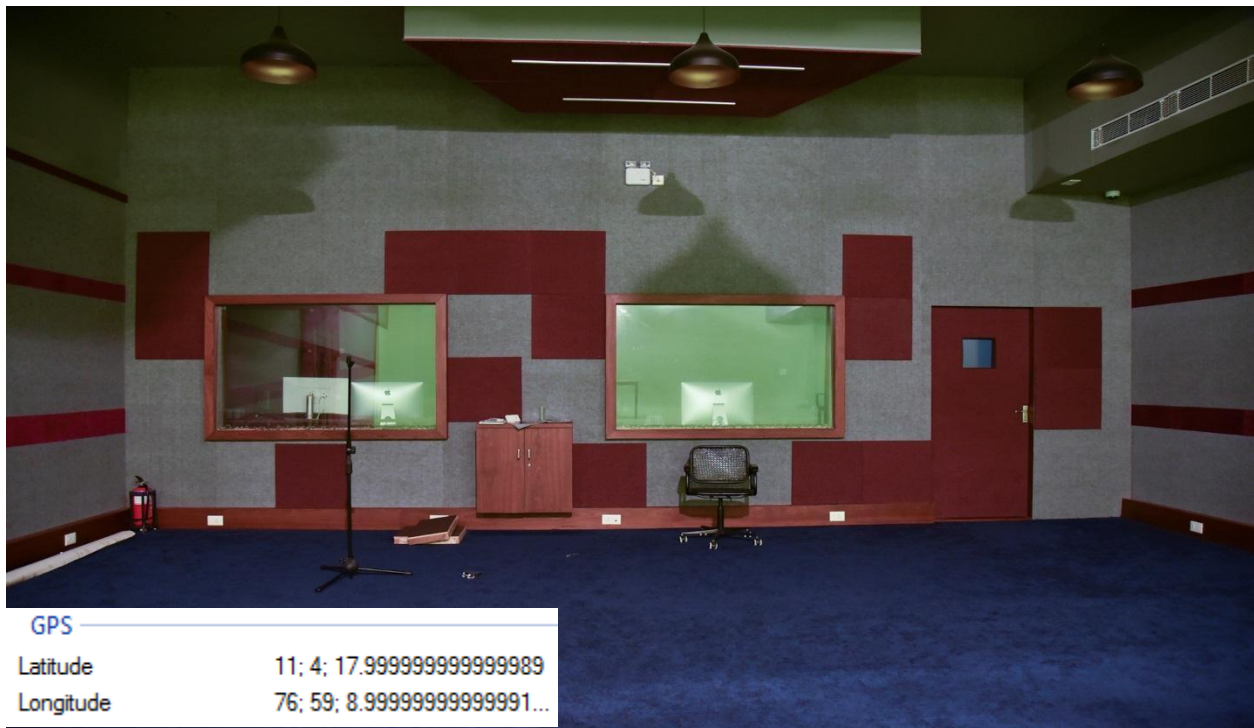

KUMARAGURU

college of technology
character is life

4.3.4 Facilities for E-content Development- Geotagged photos

1. Geotagged photos of Media center	
Audio system	https://naac.kct.ac.in/4/ssr/4_3_4/Audio_system.jpg
Lecture Capturing system1	https://naac.kct.ac.in/4/ssr/4_3_4/Lecture_Capturing_system1.jpg
Lecture capturing system2	https://naac.kct.ac.in/4/ssr/4_3_4/Lecture_capturing_system2.jpg
Media center Equipments for mixing	https://naac.kct.ac.in/4/ssr/4_3_4/Media_center_Equipments_for_mixing.jpg
Studio KCT	https://naac.kct.ac.in/4/ssr/4_3_4/Studio_KCT.jpg

Photos

Audio system

Lecture Capturing system1

Lecture capturing system2

Media center Equipments for mixing

Studio KCT